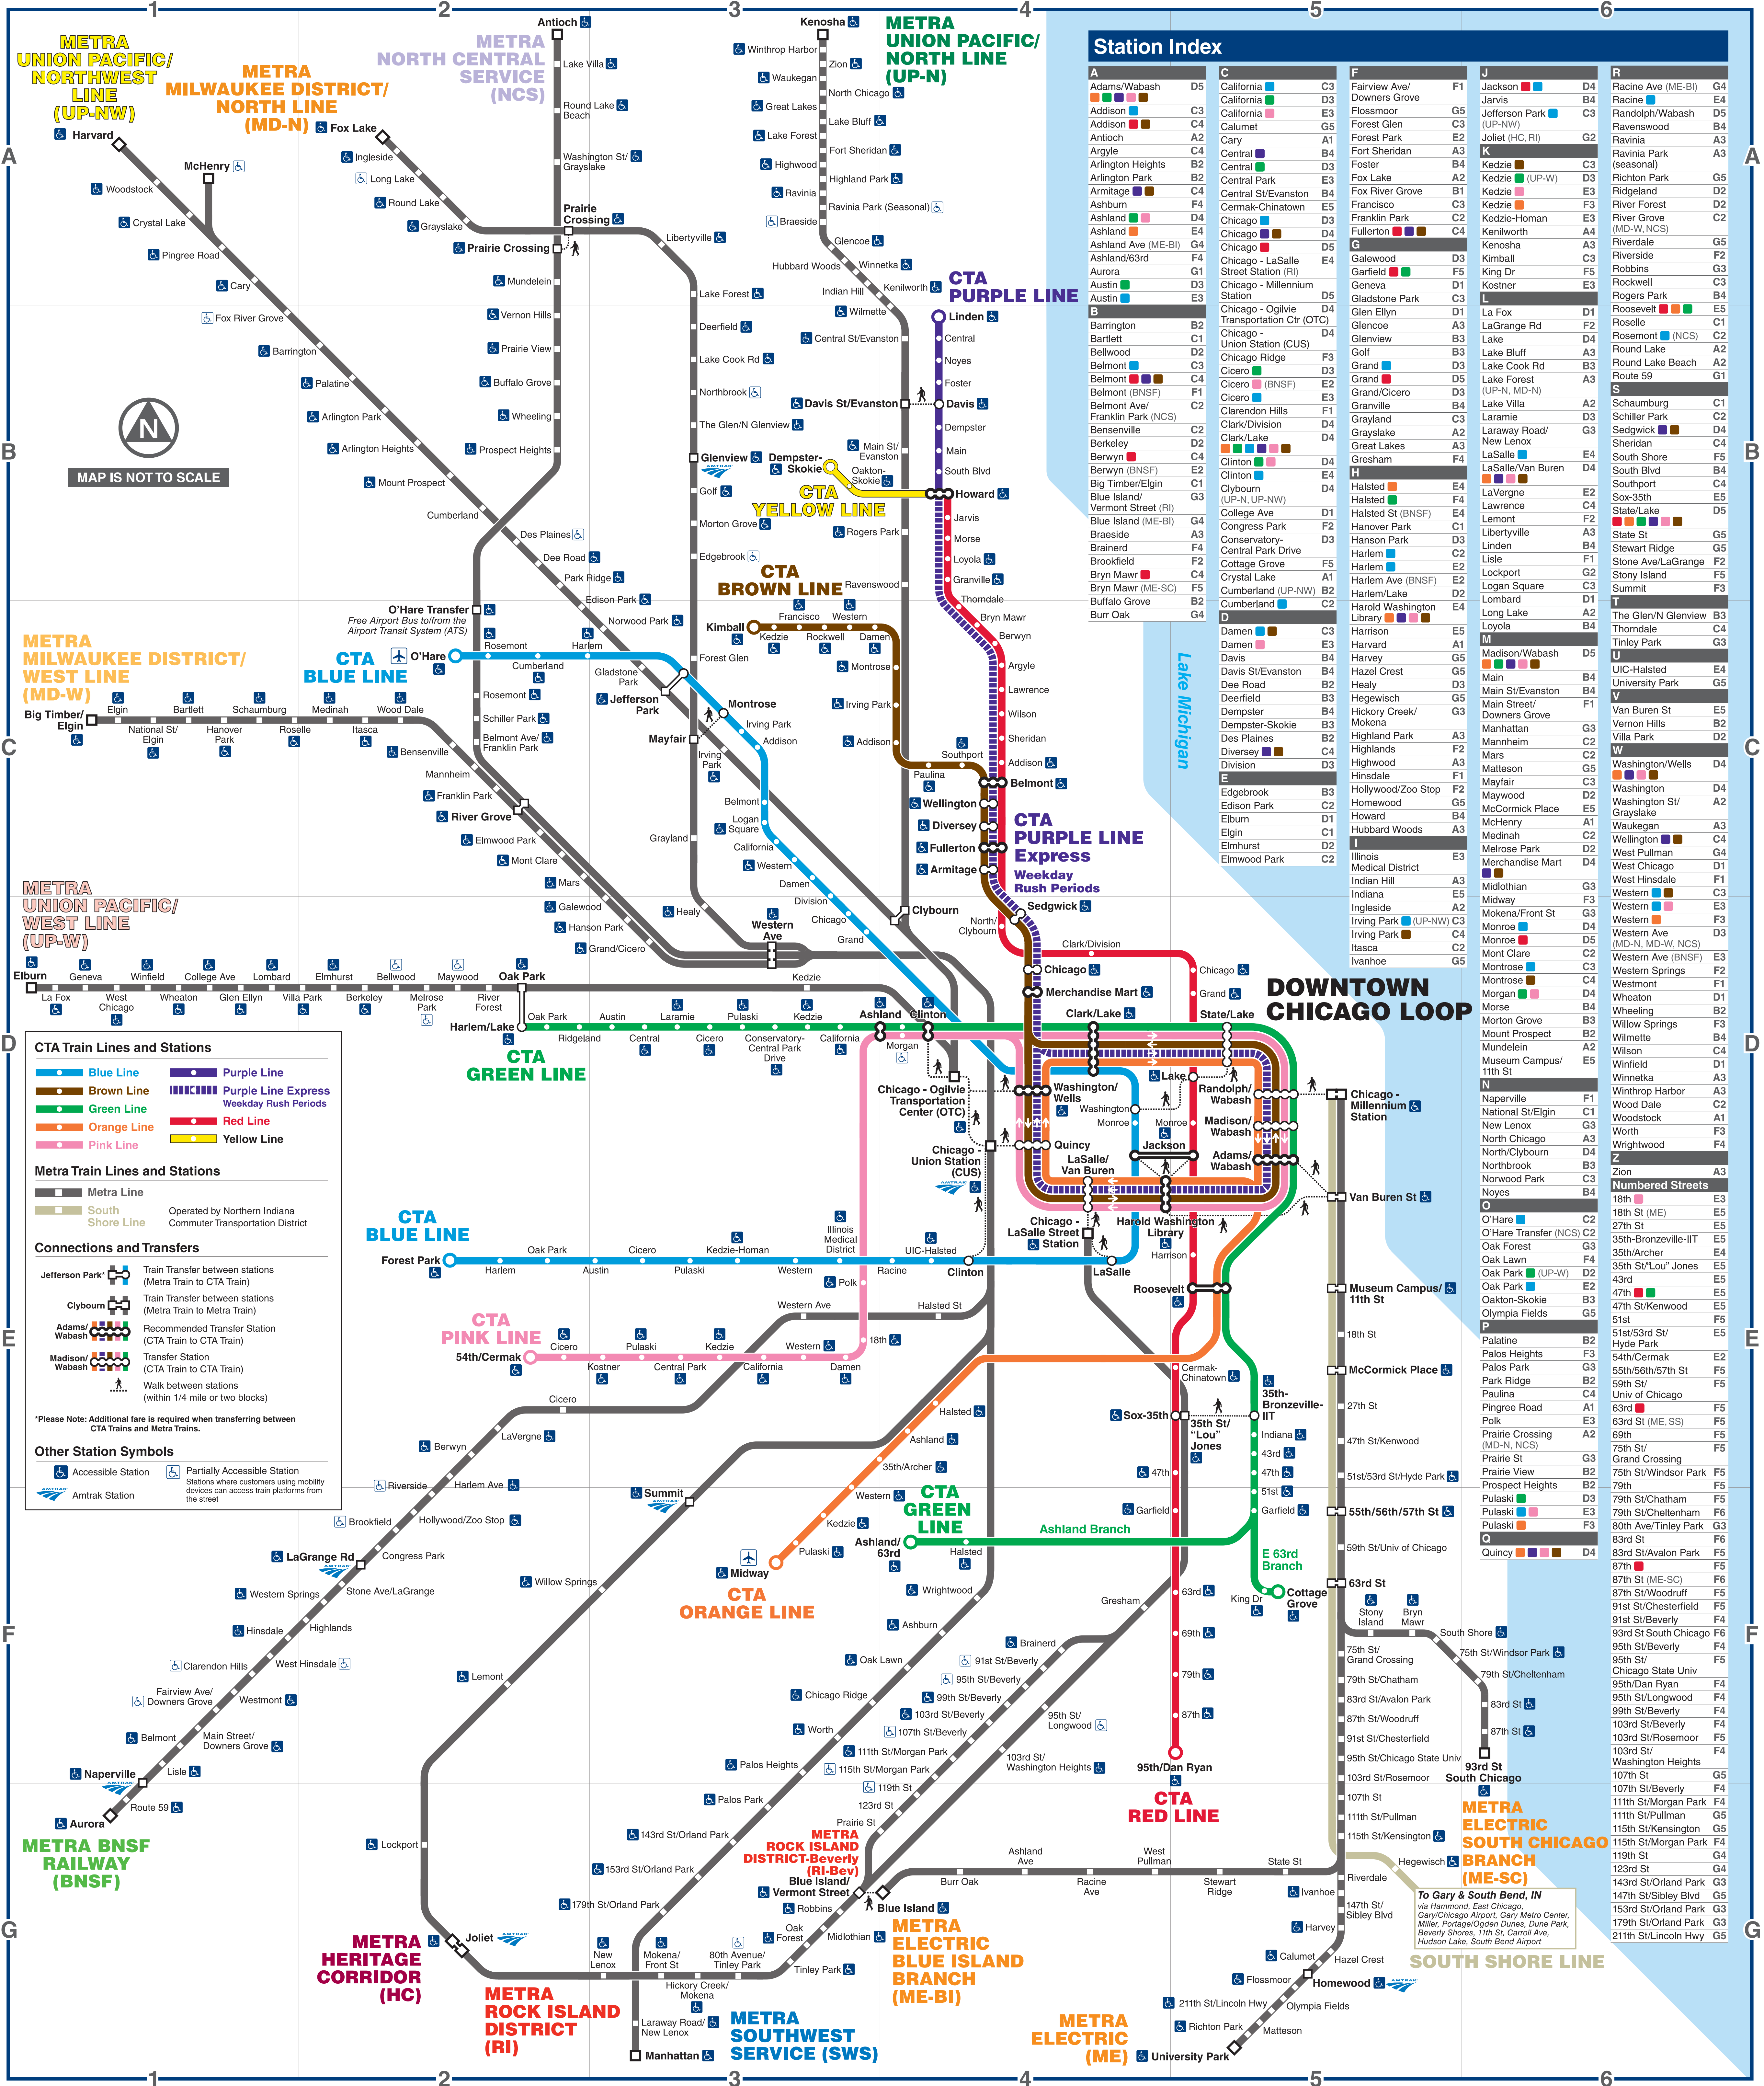

Train Connections

Northeastern Illinois Region

Station Index

A	Adams/Wabash D5	California C3	Fairview Ave/Downers Grove F1	Jackson D4	Racine Ave (ME-BI) G4
B	Belmont B2	Central Park E3	Forest Glen G5	Jefferson Park C3	Randolph/Wabash D5
C	Cicero C4	Chicago St/Evanston B4	Forest Park E2	Forest Park E2	Ravenswood B4
D	Damen D3	Chicago - LaSalle D5	Forest Glen G5	Forest Glen G5	Ravina A3
E	Elmhurst D2	Chicago - Millennium Station D5	Forest Glen G5	Forest Glen G5	Ravina Park (seasonal) A3
F	Fairview Ave/Downers Grove F1	Chicago - Ogilvie Transportation Ctr (OTC) D4	Forest Glen G5	Forest Glen G5	Richton Park G5
G	Garfield G3	Chicago - Union Station (CUS) D4	Forest Glen G5	Forest Glen G5	Ridgeland D2
H	Harlem Ave (BNSF) E2	Chicago - Union Station (CUS) D4	Forest Glen G5	Forest Glen G5	River Forest D2
I	Indiana E5	Chicago - Union Station (CUS) D4	Forest Glen G5	Forest Glen G5	River Grove C2
J	Jackson D4	Chicago - Union Station (CUS) D4	Forest Glen G5	Forest Glen G5	Riverdale G5
K	Kedzie (UP-W) D3	Chicago - Union Station (CUS) D4	Forest Glen G5	Forest Glen G5	Riverside F2
L	Lake Forest B1	Chicago - Union Station (CUS) D4	Forest Glen G5	Forest Glen G5	Robbins G3
M	Madison/Wabash D5	Chicago - Union Station (CUS) D4	Forest Glen G5	Forest Glen G5	Rockwell C3
N	Naperville F1	Chicago - Union Station (CUS) D4	Forest Glen G5	Forest Glen G5	Rogers Park B4
O	Oak Forest G3	Chicago - Union Station (CUS) D4	Forest Glen G5	Forest Glen G5	Rosevelt E5
P	Palatine B2	Chicago - Union Station (CUS) D4	Forest Glen G5	Forest Glen G5	Roseville C1
Q	Quincy G3	Chicago - Union Station (CUS) D4	Forest Glen G5	Forest Glen G5	Rosemont C2
R	Riverdale G5	Chicago - Union Station (CUS) D4	Forest Glen G5	Forest Glen G5	Rosemont C2
S	State/Lake D5	Chicago - Union Station (CUS) D4	Forest Glen G5	Forest Glen G5	Rosemont C2
T	Tinley Park G3	Chicago - Union Station (CUS) D4	Forest Glen G5	Forest Glen G5	Rosemont C2
U	UIC-Halsted E4	Chicago - Union Station (CUS) D4	Forest Glen G5	Forest Glen G5	Rosemont C2
V	Van Buren St E5	Chicago - Union Station (CUS) D4	Forest Glen G5	Forest Glen G5	Rosemont C2
W	Washington/Wells D4	Chicago - Union Station (CUS) D4	Forest Glen G5	Forest Glen G5	Rosemont C2
X	Xenia D4	Chicago - Union Station (CUS) D4	Forest Glen G5	Forest Glen G5	Rosemont C2
Y	Yorkwood D4	Chicago - Union Station (CUS) D4	Forest Glen G5	Forest Glen G5	Rosemont C2
Z	Zion A3	Chicago - Union Station (CUS) D4	Forest Glen G5	Forest Glen G5	Rosemont C2