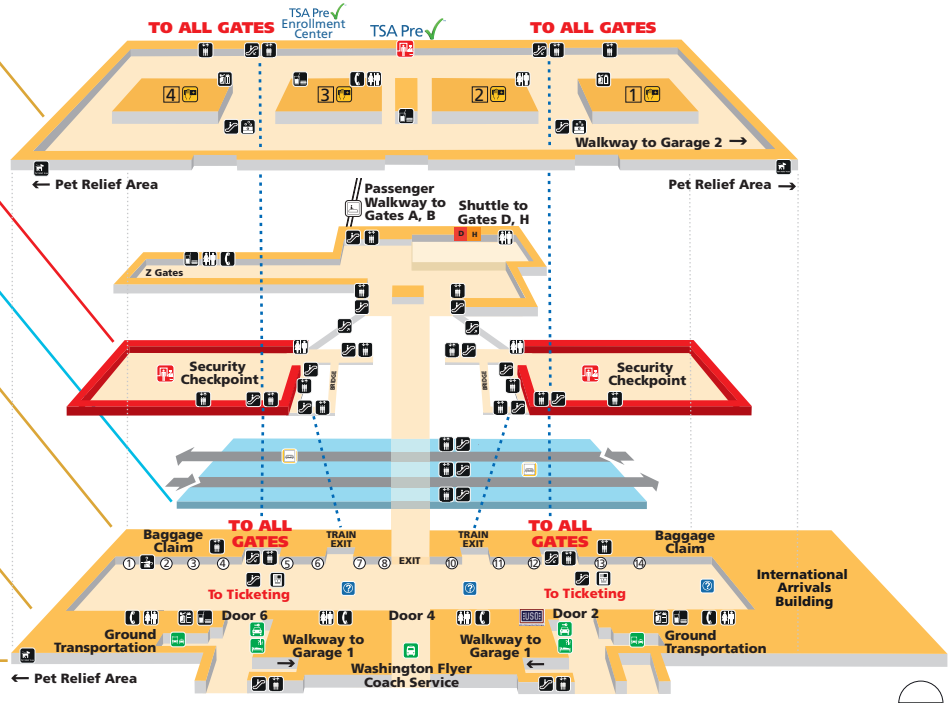

- Currency Exchange
- Elevators
- Escalators
- Food/Beverage
- Gift Shop
- Telephones
- Ticketing
- TSA Pre✓ Enrollment Center
- Pet Relief Area
- Restroom Facilities

SECURITY CHECKPOINT LEVEL

- Elevators
- Escalators
- Restroom Facilities
- Security Checkpoint

AEROTRAIN LEVEL TO ALL GATES

- AeroTrain Platform
- Elevators
- Escalators

ARRIVALS/BAGGAGE CLAIM LEVEL

- ATM/Cash Machine
- Baggage Claim Carousels
- Elevators
- Escalators
- Food/Beverage
- Gift Shop
- Information Counter
- Lost and Found
- Moving Walkway
- Restroom Facilities
- Telephones
- USO Lounge
- Washington Flyer Coach Service

GROUND TRANSPORTATION LEVEL

- Car Rental
- Elevators
- Pet Relief Area
- Telephones
- Hotel Information
- Taxi/Shared Van
- Parking

CURB LEVEL

- Air & Space Museum Shuttle Bus - Curb 2E
- Hotel Pick Up - Door 2, Curb 2A or Door 6, Curb 2H
- Metrobus Route 5A Service To/From L'Enfant Plaza and Rosslyn - Door 4, Curb 2E
- Rental Car Shuttle - Door 4, Curb 2E