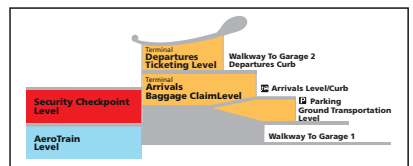

Level Indicator

Airport Transit Map

ALL EMERGENCIES	911
Police/Fire/Ambulance (Non-Emergency)	703-572-2400
Police Station (Non-Emergency)	703-572-2950
Airport Information	703-572-2700

TERMINAL

DEPARTURES/TICKETING LEVEL

- Currency Exchange
- Elevators
- Escalators
- Food/Beverage
- Gift Shop
- Telephones
- Ticketing
- TSA Pre✓ Enrollment Center
- Pet Relief Area
- Restroom Facilities

SECURITY CHECKPOINT LEVEL

- Elevators
- Escalators
- Restroom Facilities
- Security Checkpoint

AEROTRAIN LEVEL TO ALL GATES

- AeroTrain Platform
- Elevators
- Escalators

ARRIVALS/BAGGAGE CLAIM LEVEL

- ATM/Cash Machine
- Baggage Claim Carousels
- Elevators
- Escalators
- Food/Beverage
- Gift Shop
- Information Counter
- Lost and Found
- Moving Walkway
- Restroom Facilities
- Telephones
- USO Lounge
- Washington Flyer Coach Service

GROUND TRANSPORTATION LEVEL

- Car Rental
- Elevators
- Pet Relief Area
- Telephones
- Hotel Information
- Taxi/Shared Van
- Parking

CURB LEVEL

- Air & Space Museum Shuttle Bus - Curb 2E
- Hotel Pick Up - Door 2, Curb 2A or Door 6, Curb 2H
- Metrobus Route 5A Service To/From L'Enfant Plaza and Rosslyn - Door 4, Curb 2E
- Rental Car Shuttle - Door 4, Curb 2E