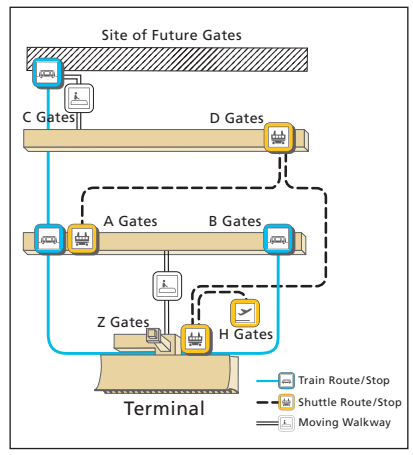

Level Indicator

Airport Transit Map

ALL EMERGENCIES	911
Police/Fire/Ambulance (Non-Emergency)	703-572-2400
Police Station (Non-Emergency)	703-572-2950
Airport Information	703-572-2700

TERMINAL

DEPARTURES/TICKETING LEVEL

- Currency Exchange
- Elevators
- Escalators
- Food/Beverage
- Gift Shop
- Telephones
- Ticketing
- TSA Pre✓ Enrollment Center
- Pet Relief Area
- Restroom Facilities

SECURITY CHECKPOINT LEVEL

- Elevators
- Escalators
- Restroom Facilities
- Security Checkpoint

AEROTRAIN LEVEL TO ALL GATES

- AeroTrain Platform
- Elevators
- Escalators

ARRIVALS/BAGGAGE CLAIM LEVEL

- ATM/Cash Machine
- Baggage Claim Carousels
- Elevators
- Escalators
- Food/Beverage
- Gift Shop
- Information Counter
- Lost and Found
- Moving Walkway
- Restroom Facilities
- Telephones
- USO Lounge
- Washington Flyer Coach Service

GROUND TRANSPORTATION LEVEL

- Car Rental
- Elevators
- Pet Relief Area
- Telephones
- Hotel Information
- Taxi/Shared Van
- Parking

CURB LEVEL

- Air & Space Museum Shuttle Bus - Curb 2E
- Hotel Pick Up - Door 2, Curb 2A or Door 6, Curb 2H
- Metrobus Route 5A Service To/From L'Enfant Plaza and Rosslyn - Door 4, Curb 2E
- Rental Car Shuttle - Door 4, Curb 2E