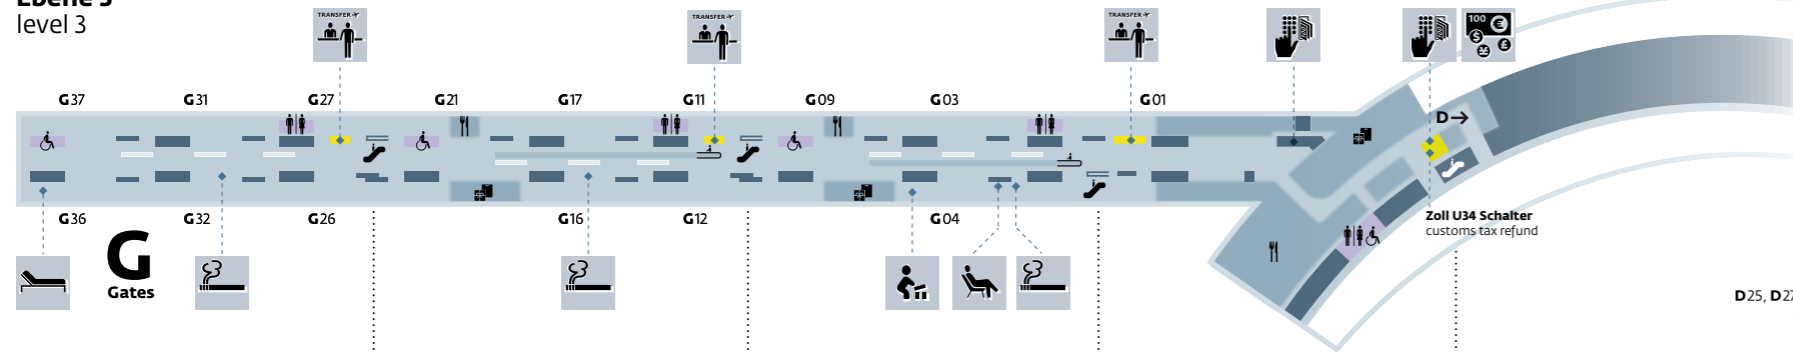

Ebene 3
level 3

Ebene 2
level 2

Abflug
departure
Ebene 1 / level 1

FLUGHAFENPLAN
AIRPORT MAP

Abflug, Transfer
departure, transfer

- Check-in**
Ebene 1 / level 1
- Transfer Counter**
- Lounge**
- Facility Center**
F-Gates, G-Gates
- Ruheraum**
relaxation room
G-Gates
- Raucher Lounge**
smoking room
- Family Corner**
F-Gates, G-Gates
- Rolltreppe**
escalator
- Aufzug**
elevator

Transportmittel
transport

- Bahn ÖBB, CAT**
train ÖBB, CAT
Ebene -1 / level -1
- Bus**
Ebene 0 / level 0
- Taxi**
Ebene 0 / level 0
- Mietwagen**
car rental
Ebene -1 / level -1
- Limousinen Service**
limousine service
Ebene 0 / level 0
- Parkplatz**
parking lot
Ebene -1 / level -1
- Parkhaus**
parking garage
Ebene -1 / level -1

Serviceangebot
service

- Information**
Ebenen 0, 1 / levels 0, 1
- Treffpunkt**
meeting point
Ebenen 0, 1 / levels 0, 1

Ankunft
arrival
Ebene 0 / level 0

- Bankomat**
cash machine
Ebenen 0, 1, 3 / levels 0, 1, 3
- Geldwechsel**
currency exchange
Ebenen 0, 1, 3 / levels 0, 1, 3

- Service Counter**
- WC**
toilets

- Andachtsraum**
prayer-room
Ebenen 2, 3 / levels 2, 3
- Erste Hilfe**
first aid
Ebene 0 / level 0

- Zollbüro**
customs office
Ebene 0 / level 0
- Zoll U34 Schalter**
Customs tax refund
Ebenen 1, 3 / levels 1, 3