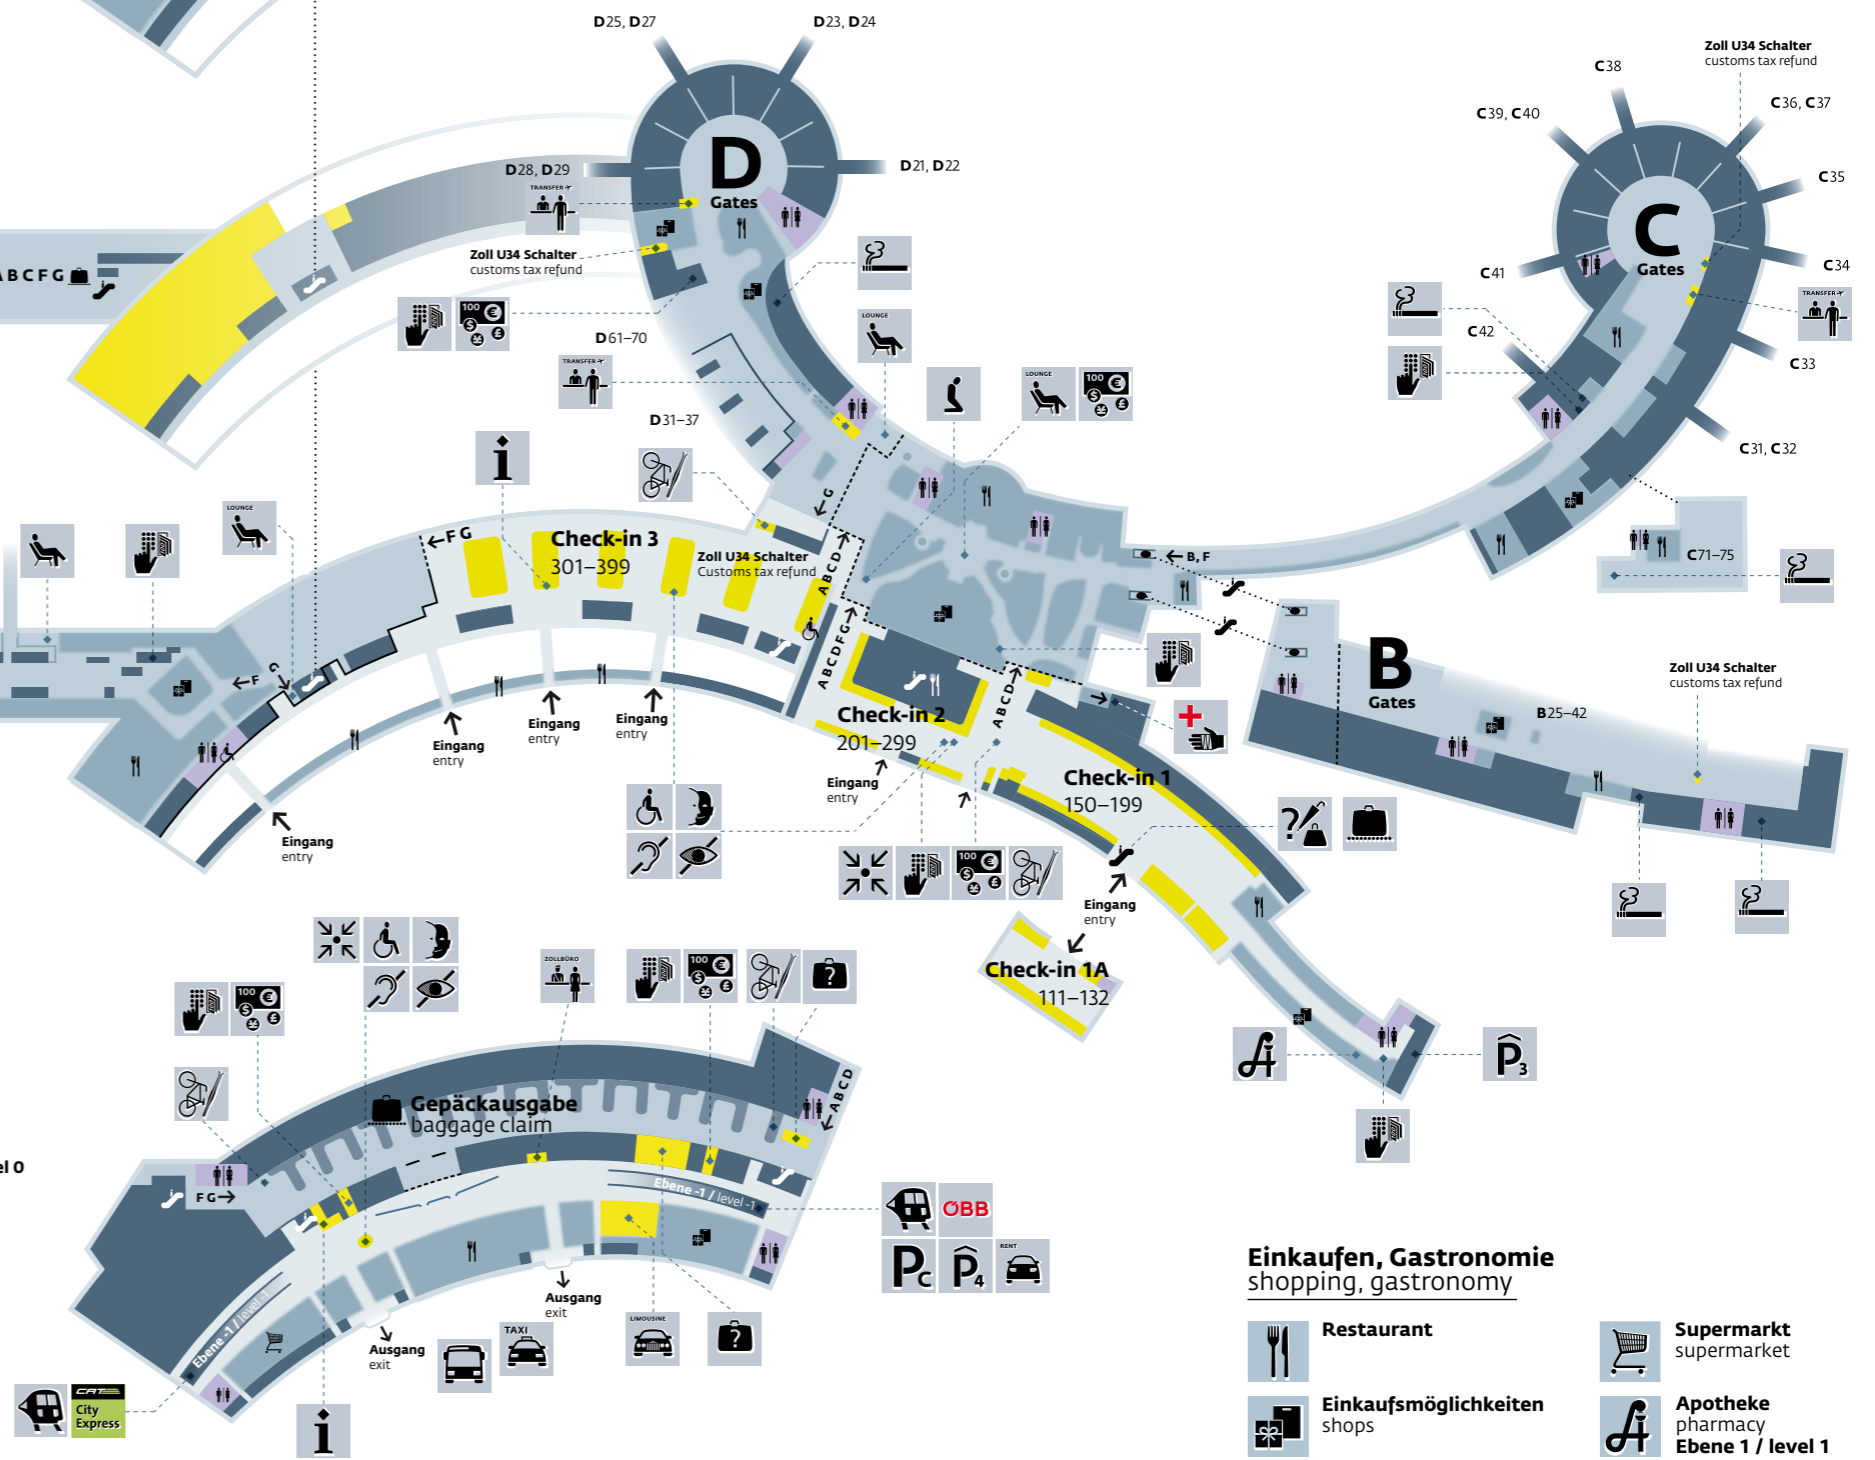

Ebene 3
level 3

Ebene 2
level 2

Abflug
departure
Ebene 1 / level 1

FLUGHAFENPLAN
AIRPORT MAP

Abflug, Transfer
departure, transfer

- Check-in**
Ebene 1 / level 1
- Transfer Counter**
- Lounge**
- Facility Center**
F-Gates, G-Gates
- Ruheraum**
relaxation room
G-Gates
- Raucher Lounge**
smoking room
- Family Corner**
F-Gates, G-Gates
- Rolltreppe**
escalator
- Aufzug**
elevator

Transportmittel
transport

- Bahn ÖBB, CAT**
train ÖBB, CAT
Ebene -1 / level -1
- Bus**
Ebene 0 / level 0
- Taxi**
Ebene 0 / level 0
- Mietwagen**
car rental
Ebene -1 / level -1
- Limousinen Service**
limousine service
Ebene 0 / level 0
- Parkplatz**
parking lot
Ebene -1 / level -1
- Parkhaus**
parking garage
Ebene -1 / level -1

Serviceangebot
service

- Information**
Ebenen 0, 1 / levels 0, 1
- Treffpunkt**
meeting point
Ebenen 0, 1 / levels 0, 1

Ankunft
arrival
Ebene 0 / level 0

- Bankomat**
cash machine
Ebenen 0, 1, 3 / levels 0, 1, 3
- Geldwechsel**
currency exchange
Ebenen 0, 1, 3 / levels 0, 1, 3

- Service Counter**
- WC**
toilets

- Andachtsraum**
prayer-room
Ebenen 2, 3 / levels 2, 3
- Erste Hilfe**
first aid
Ebene 0 / level 0

- Zollbüro**
customs office
Ebene 0 / level 0
- Zoll U34 Schalter**
Customs tax refund
Ebenen 1, 3 / levels 1, 3