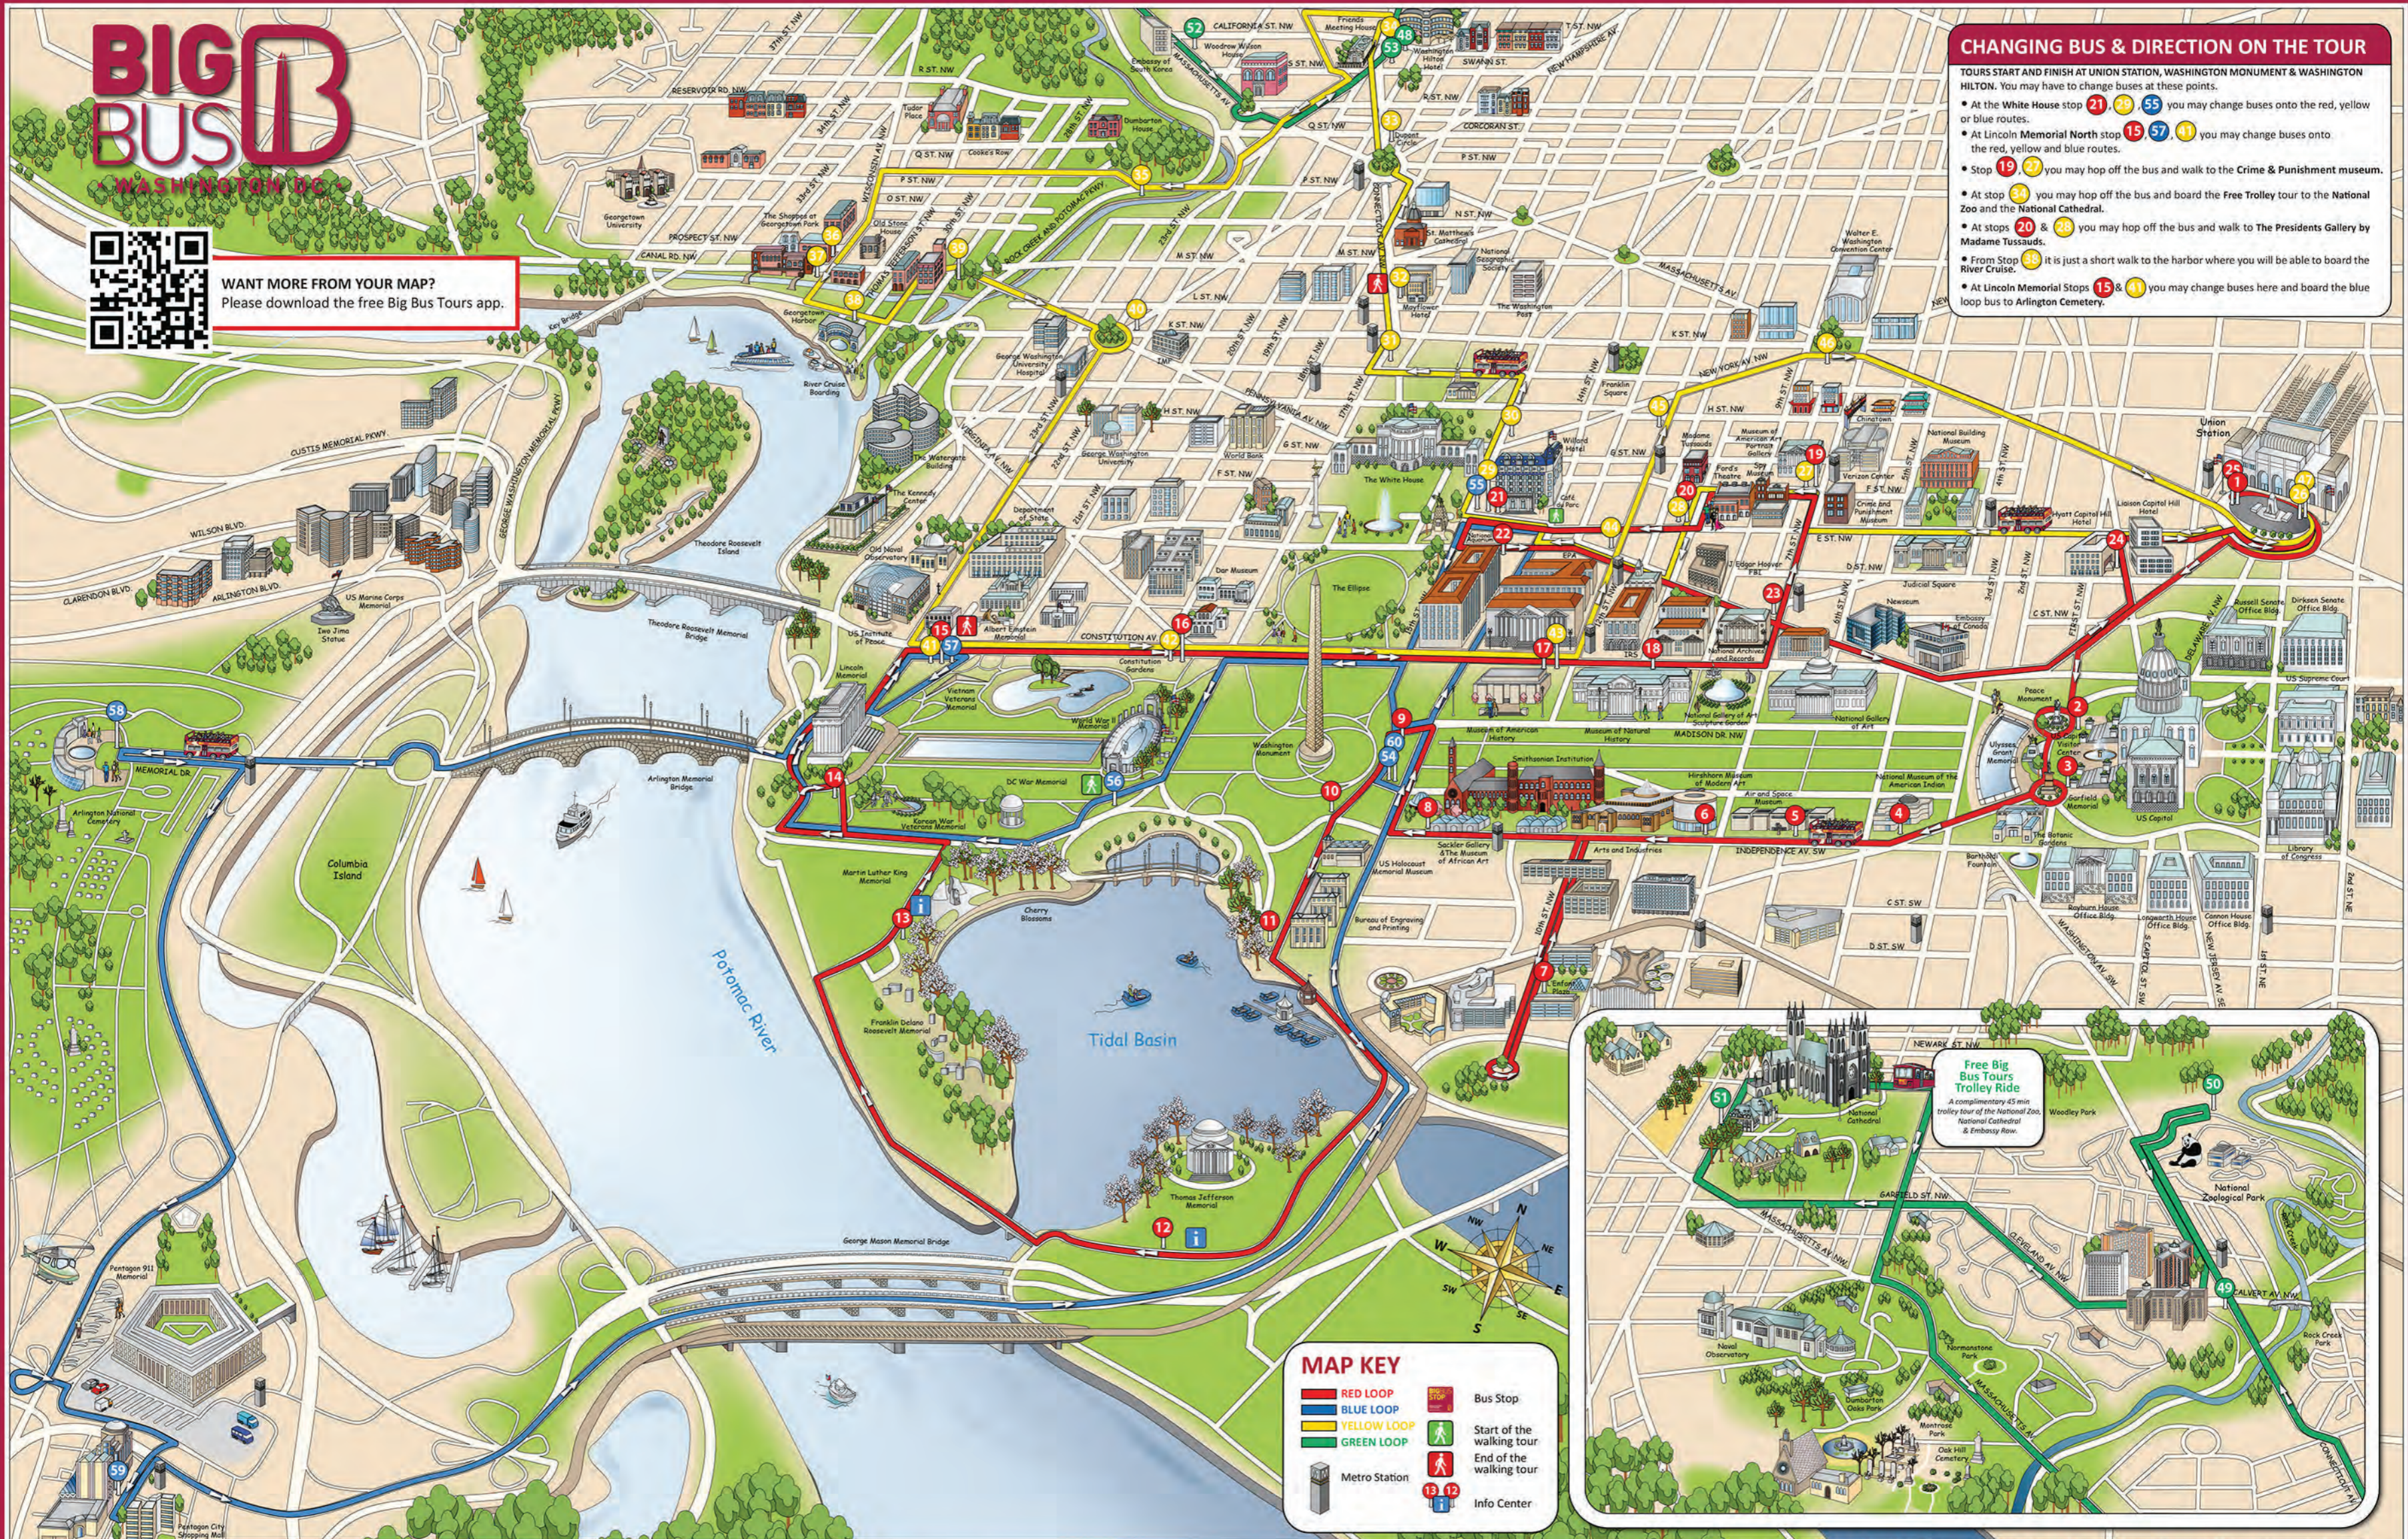

BIG BUS

WASHINGTON DC

WANT MORE FROM YOUR MAP?
Please download the free Big Bus Tours app.

CHANGING BUS & DIRECTION ON THE TOUR

- TOURS START AND FINISH AT UNION STATION, WASHINGTON MONUMENT & WASHINGTON HILTON. You may have to change buses at these points.
- At the White House stop (21, 25, 55) you may change buses onto the red, yellow or blue routes.
 - At Lincoln Memorial North stop (15, 57, 41) you may change buses onto the red, yellow and blue routes.
 - Stop (19, 27) you may hop off the bus and walk to the Crime & Punishment museum.
 - At stop (34) you may hop off the bus and board the Free Trolley tour to the National Zoo and the National Cathedral.
 - At stops (20 & 28) you may hop off the bus and walk to The Presidents Gallery by Madame Tussauds.
 - From Stop (35) it is just a short walk to the harbor where you will be able to board the River Cruise.
 - At Lincoln Memorial Stops (15 & 41) you may change buses here and board the blue loop bus to Arlington Cemetery.

MAP KEY

- RED LOOP
- BLUE LOOP
- YELLOW LOOP
- GREEN LOOP
- Metro Station
- Bus Stop
- Start of the walking tour
- End of the walking tour
- Info Center

HOP-ON, HOP-OFF AT ANY OF THESE STOPS

Please NOTE the last departures from Union Station, Washington Monument and Washington Hilton are at 7:00 PM.