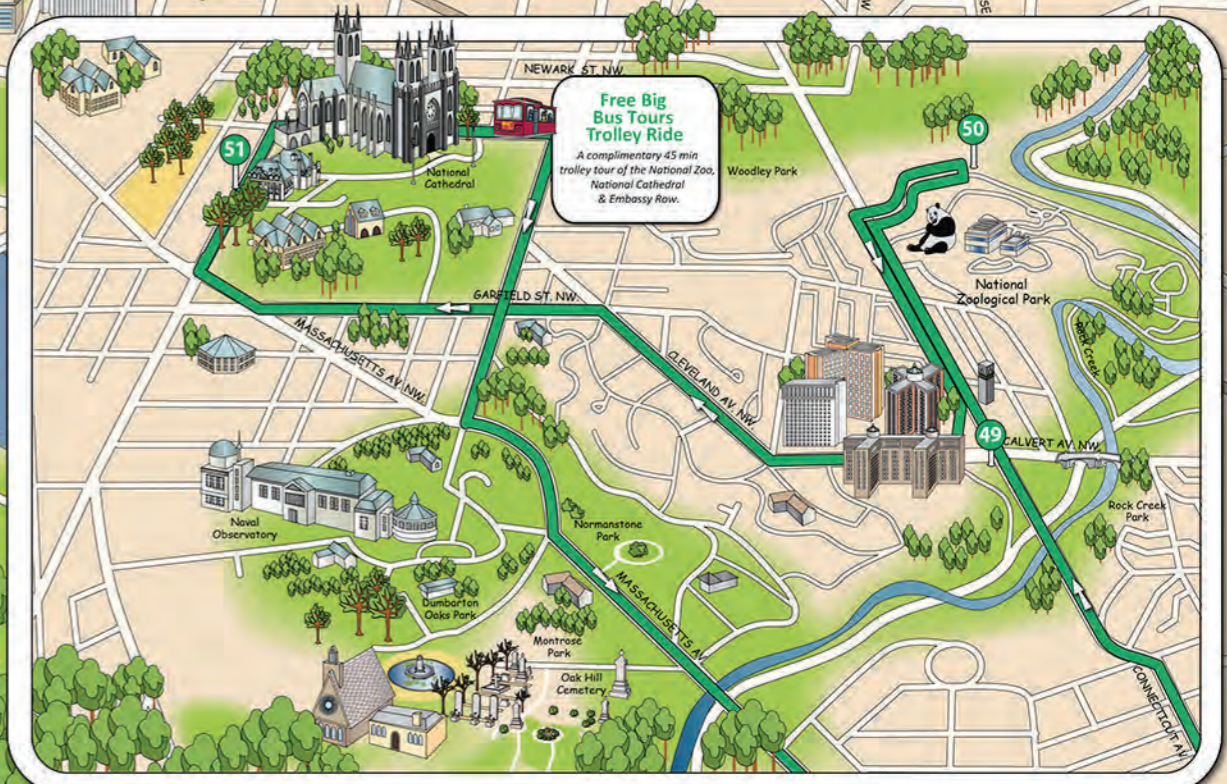

BIG BUS

WASHINGTON DC

WANT MORE FROM YOUR MAP?
Please download the free Big Bus Tours app.

CHANGING BUS & DIRECTION ON THE TOUR

- TOURS START AND FINISH AT UNION STATION, WASHINGTON MONUMENT & WASHINGTON HILTON. You may have to change buses at these points.
- At the White House stop (21, 25, 55) you may change buses onto the red, yellow or blue routes.
 - At Lincoln Memorial North stop (15, 57, 41) you may change buses onto the red, yellow and blue routes.
 - Stop (19, 27) you may hop off the bus and walk to the Crime & Punishment museum.
 - At stop (34) you may hop off the bus and board the Free Trolley tour to the National Zoo and the National Cathedral.
 - At stops (20 & 28) you may hop off the bus and walk to The Presidents Gallery by Madame Tussauds.
 - From Stop (35) it is just a short walk to the harbor where you will be able to board the River Cruise.
 - At Lincoln Memorial Stops (15 & 41) you may change buses here and board the blue loop bus to Arlington Cemetery.

MAP KEY

- RED LOOP
- BLUE LOOP
- YELLOW LOOP
- GREEN LOOP
- Metro Station
- Bus Stop
- Start of the walking tour
- End of the walking tour
- Info Center

HOP-ON, HOP-OFF AT ANY OF THESE STOPS

Please NOTE the last departures from Union Station, Washington Monument and Washington Hilton are at 7:00 PM.