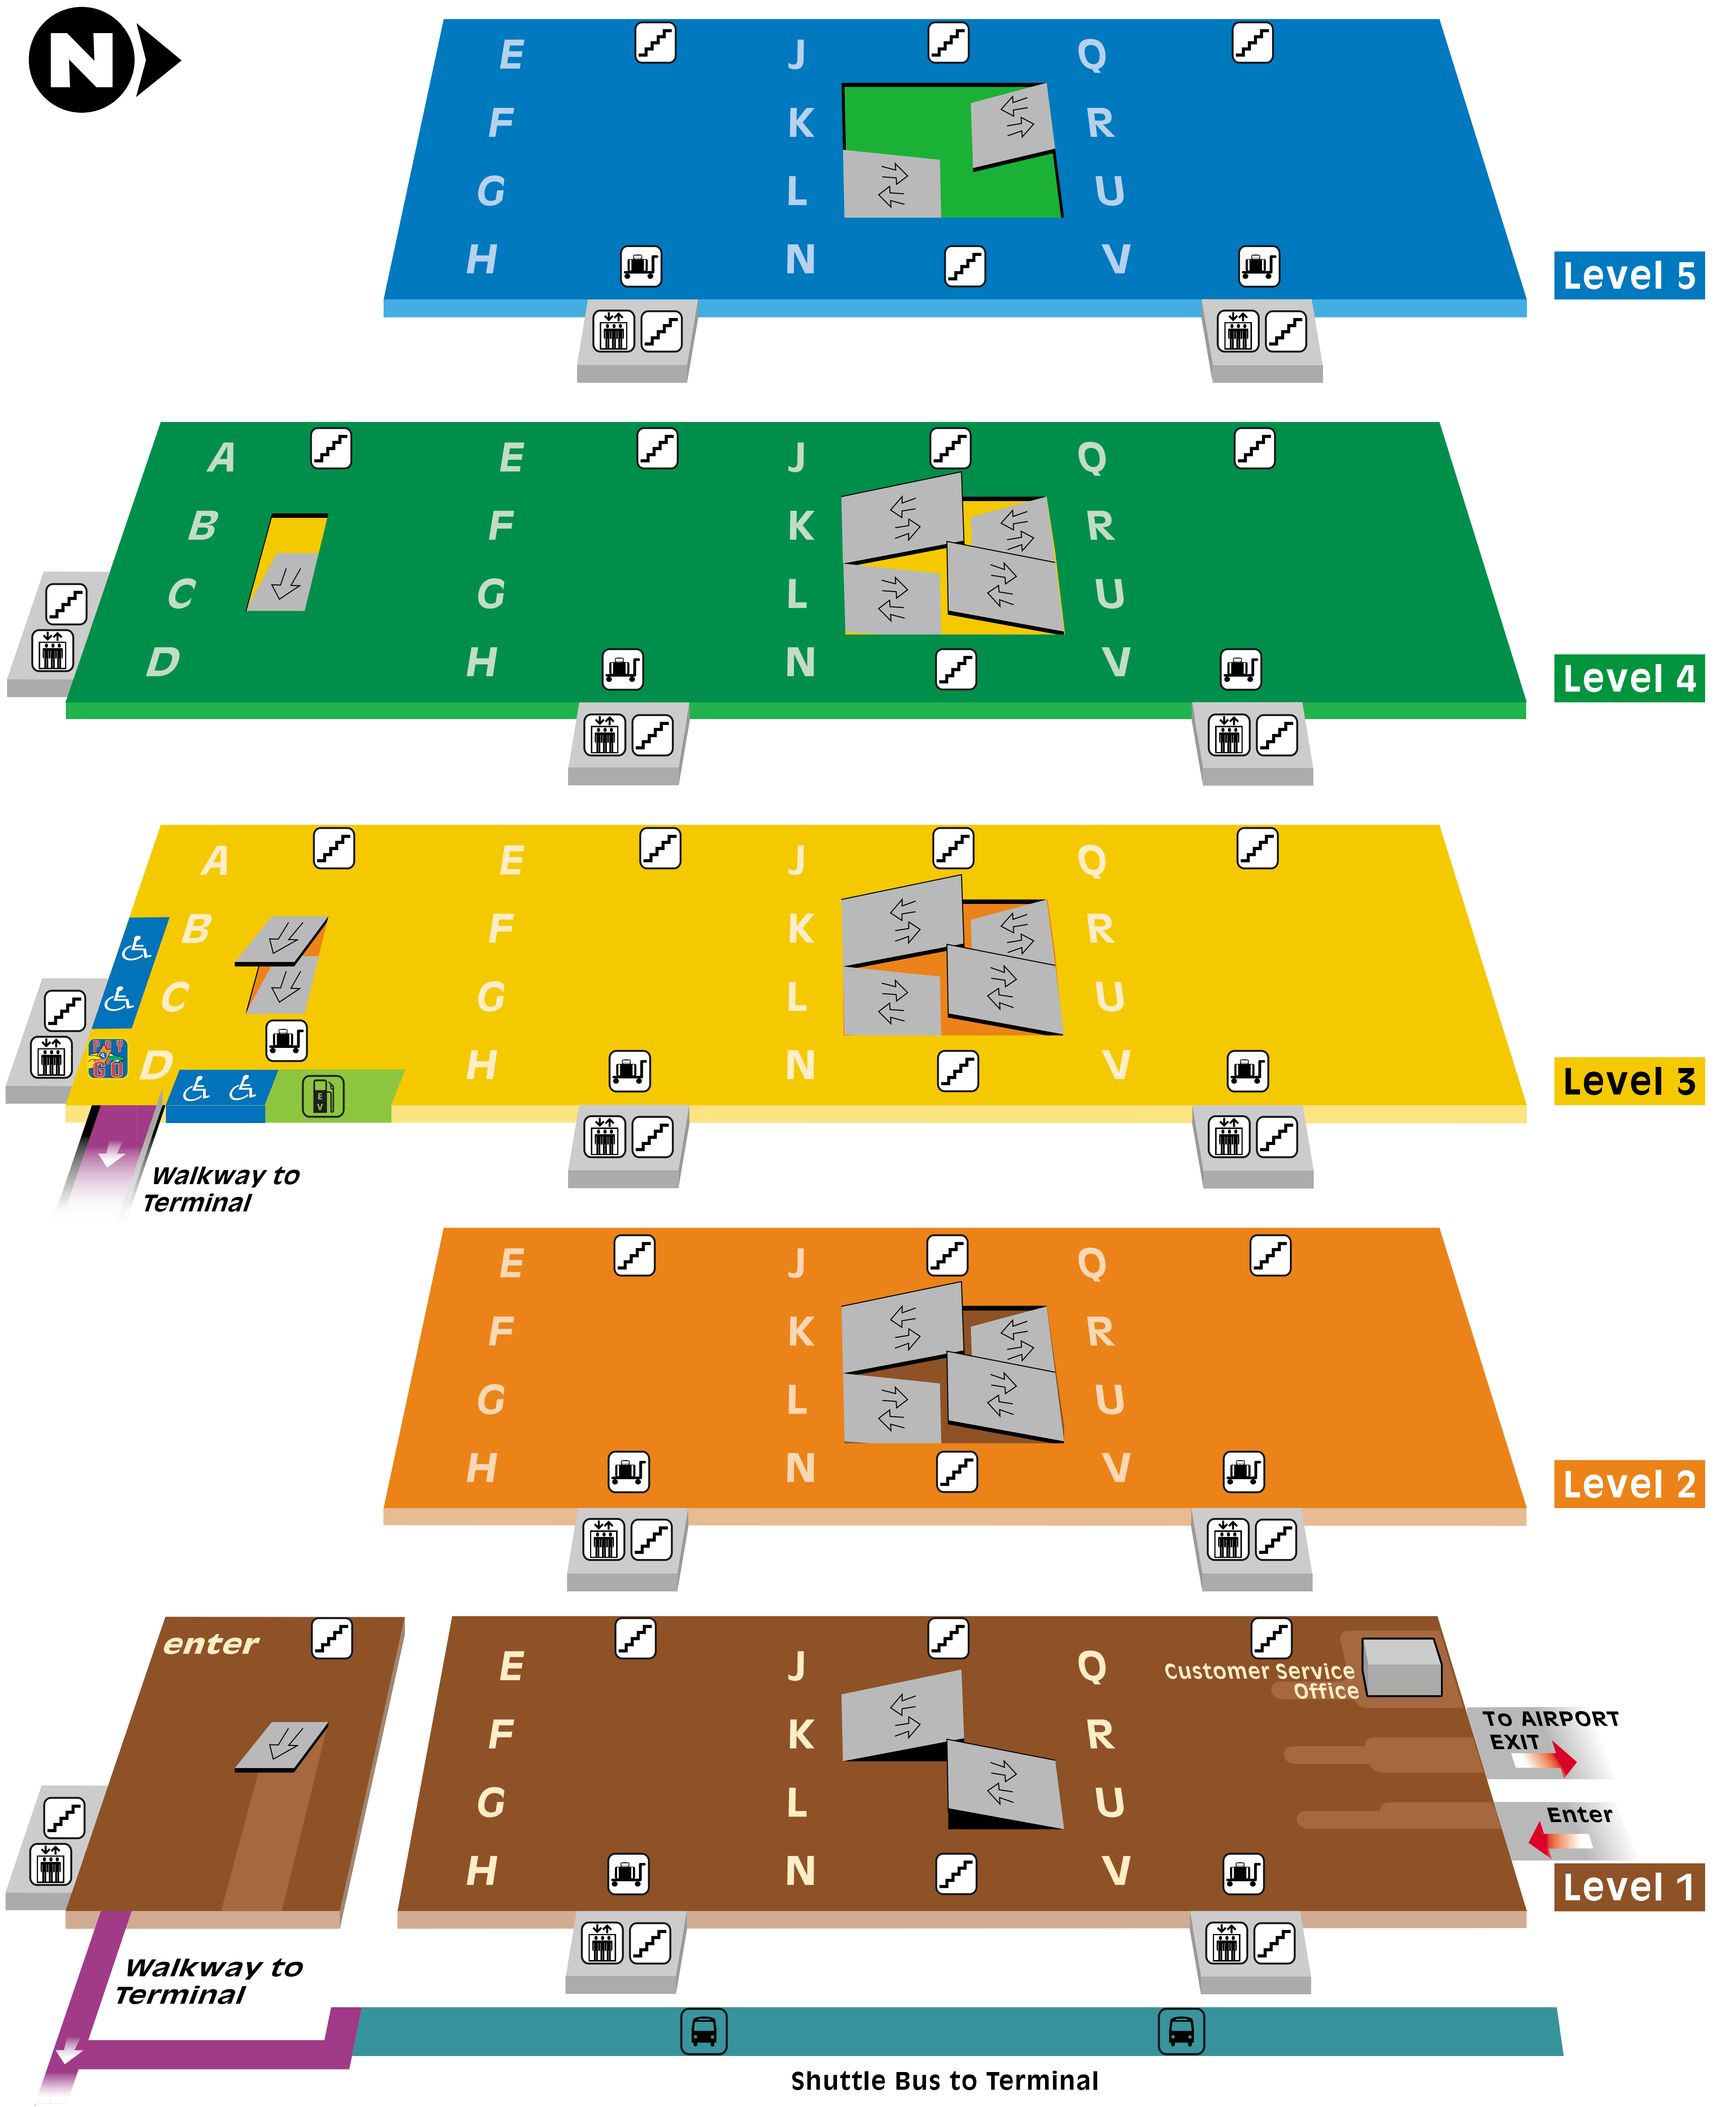

Daily Garage 2 Legend

-  You are here
-  Row
-  Stairwell
-  Elevator
-  Pay and Go
-  Shuttle Bus Pick-up/Drop-off
-  Walkway to Terminal
-  Luggage Cart Pick-up/Drop-off
-  Ramp
-  Electric Vehicle Parking and Recharging Stations Only

**Take your parking ticket with you.
Pay for parking at Pay and Go machines.**

Map is current as of 3/2012